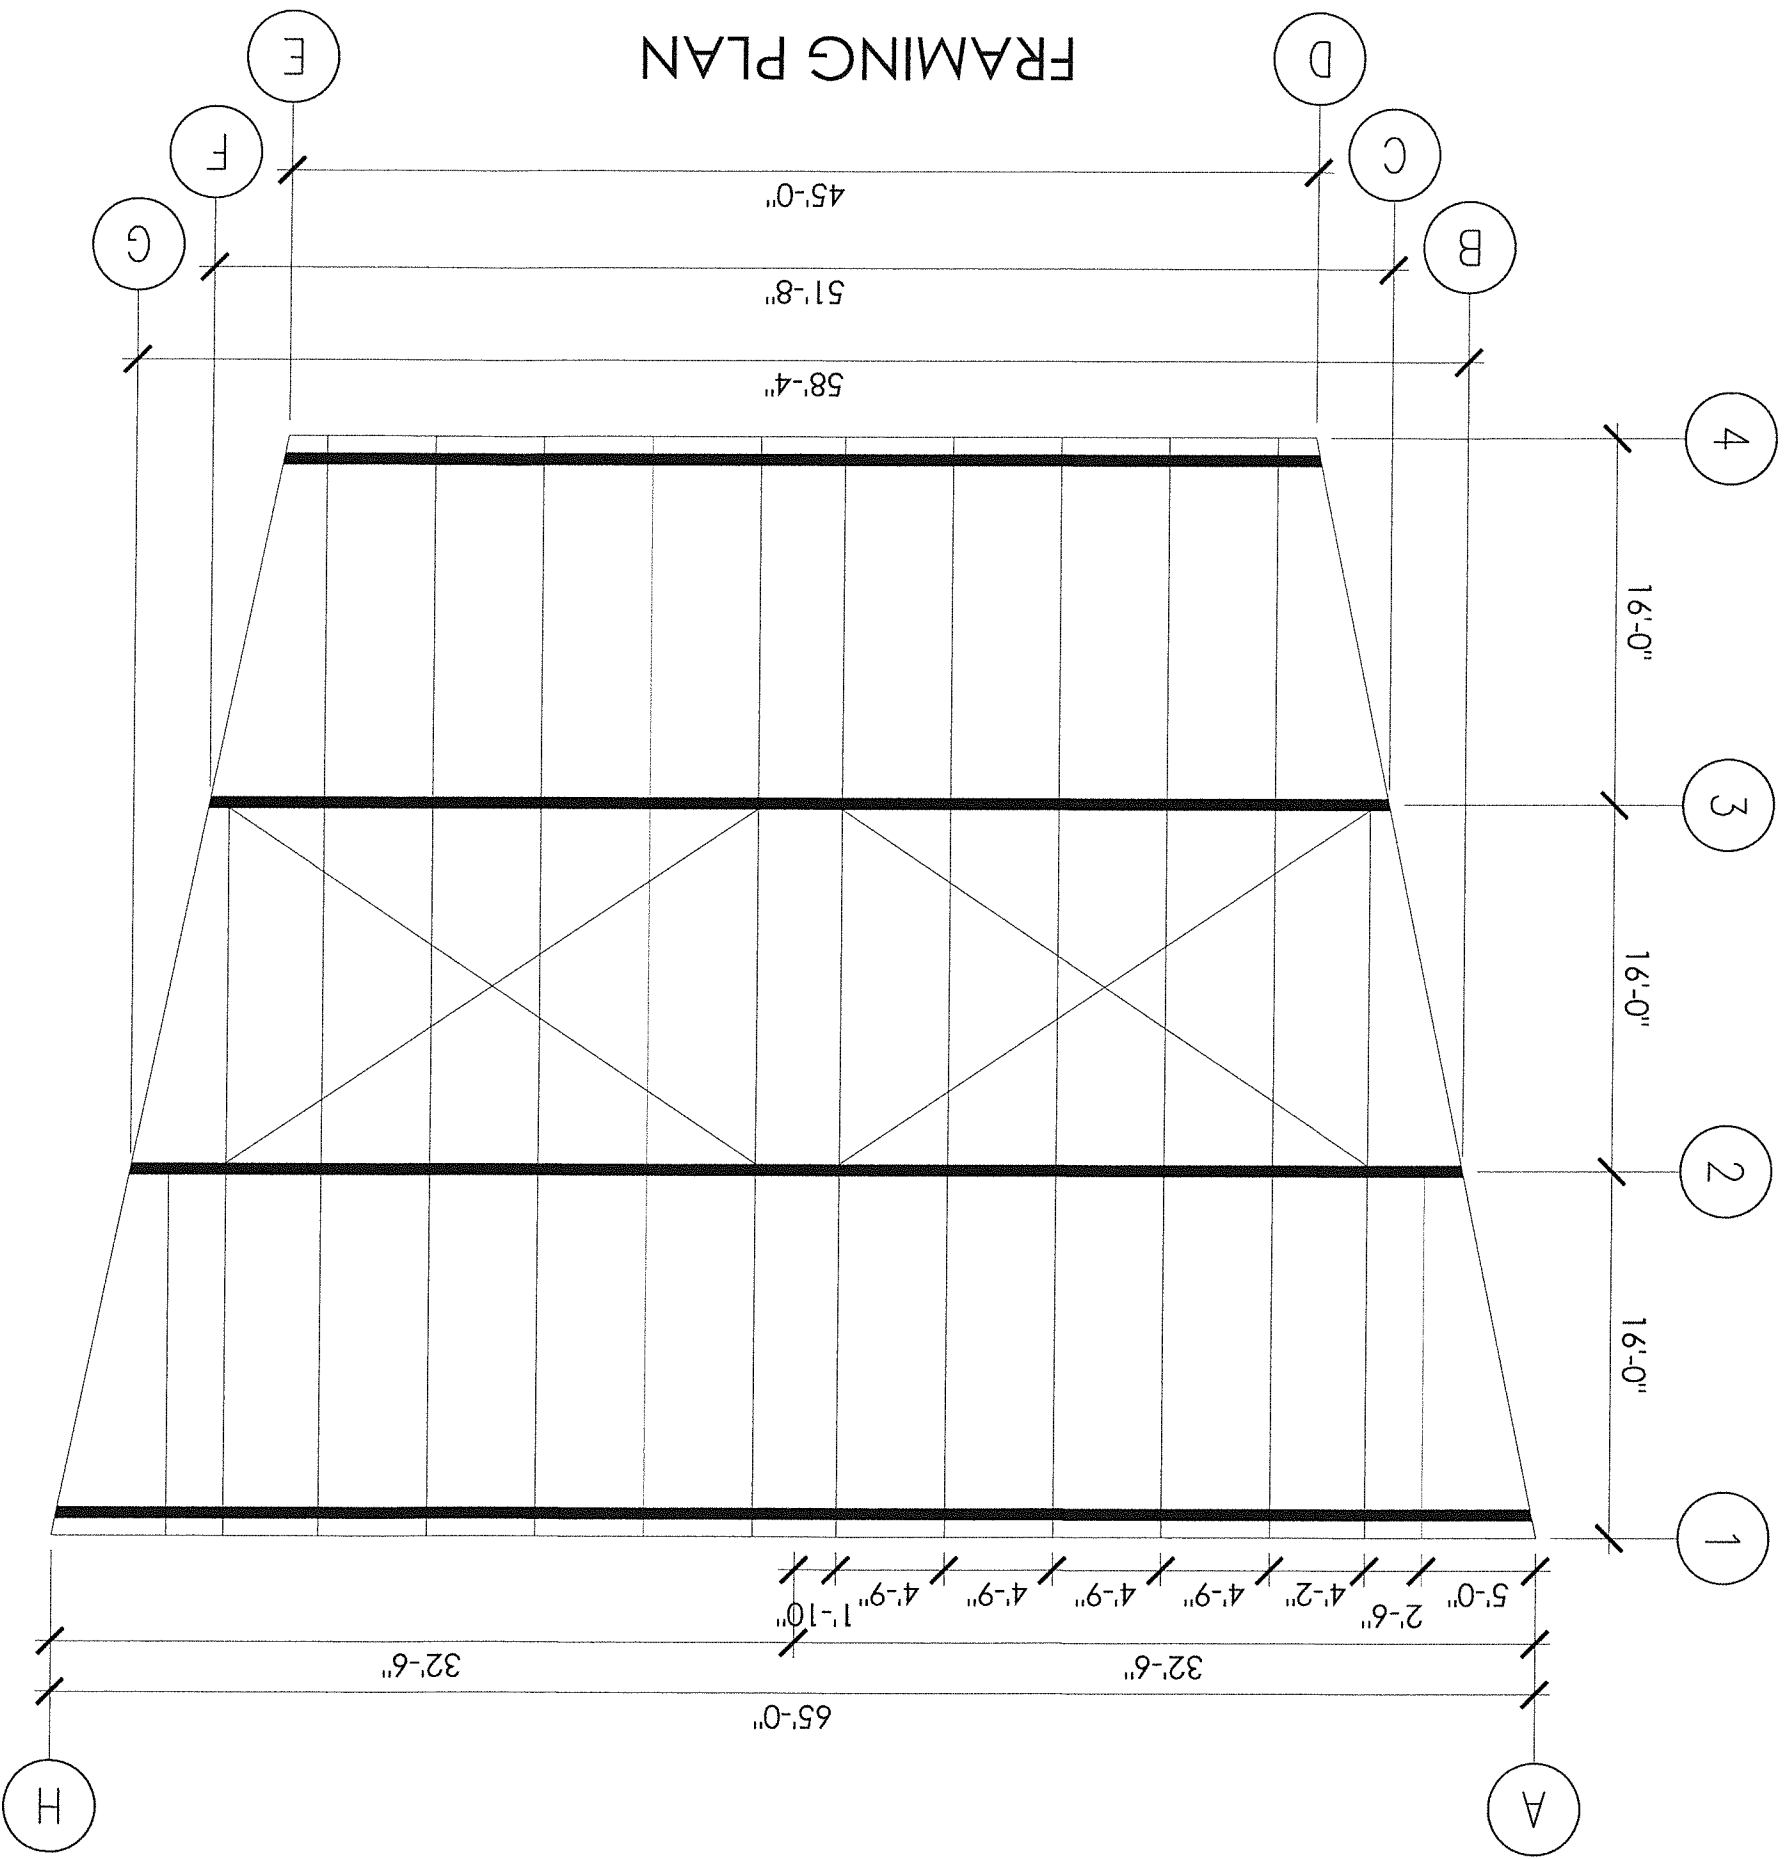

KATHY COOK AMPHITHEATER  
RUSCH PARK  
CITRUS HEIGHTS, CA

KATHY COOK AMPHITHEATER  
RUSCH PARK  
CITRUS HEIGHTS, CA

FRAMING PLAN

KATHY COOK AMPHITHEATER  
 RUSCH PARK  
 CITRUS HEIGHTS, CA