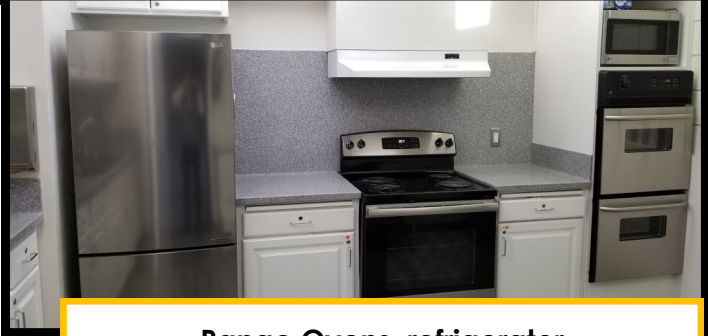

## Facility Features:

- Full Kitchen
- 120 Capacity
- Tables & Chairs Included
- 2,204 Square Feet

**\$420 for 4 Hours**

**\$95 Each Additional Hour**

**\$250 Refundable Deposit**

**Alcohol is Permitted with Security Guard  
\$55 Per Hour**

A great place for private parties, weddings, baptisms, children's parties, anniversaries, birthdays, and other celebrations!

Beautiful park setting

Sink and prep area

Range Ovens, refrigerator

Sample Room Setup