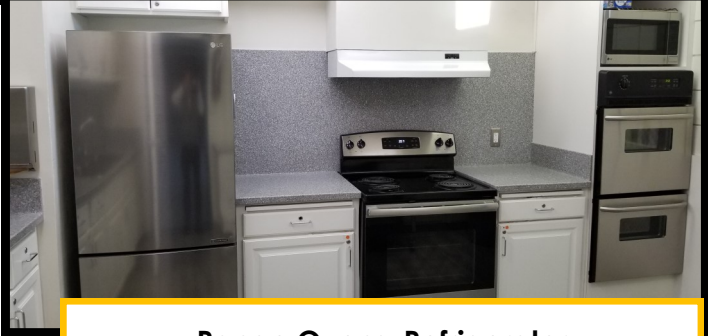

Rusch Park Community Center

7801 Auburn Blvd, Citrus Heights, CA 95610

Available for Events!

Facility Features:

- Full Kitchen
- 120 Capacity
- Tables & Chairs Included
- 2,204 Square Feet

\$420 for 4 Hours

Sink and Prep Area

Range Ovens, Refrigerator

Facility Tables Available

Measurement	Type of Table
10 x 2.5 Feet	Banquet/Rectangle
6 x 2.5 Feet	Banquet/Rectangle
5 Feet Diameter	Round
3 x 3 Feet	Square

Sample Room Setup